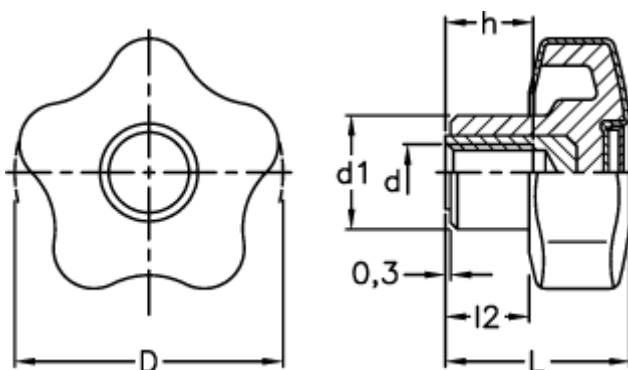

# Data Sheet

Article number: 23021698944

Description: E+G Lobe knob

VCT.43 B-M8-SOFT, centre cap RAL1021 - yellow

## Measures

---

d = M8

D = 43

d1 = 17

h = 13

L = 29.0